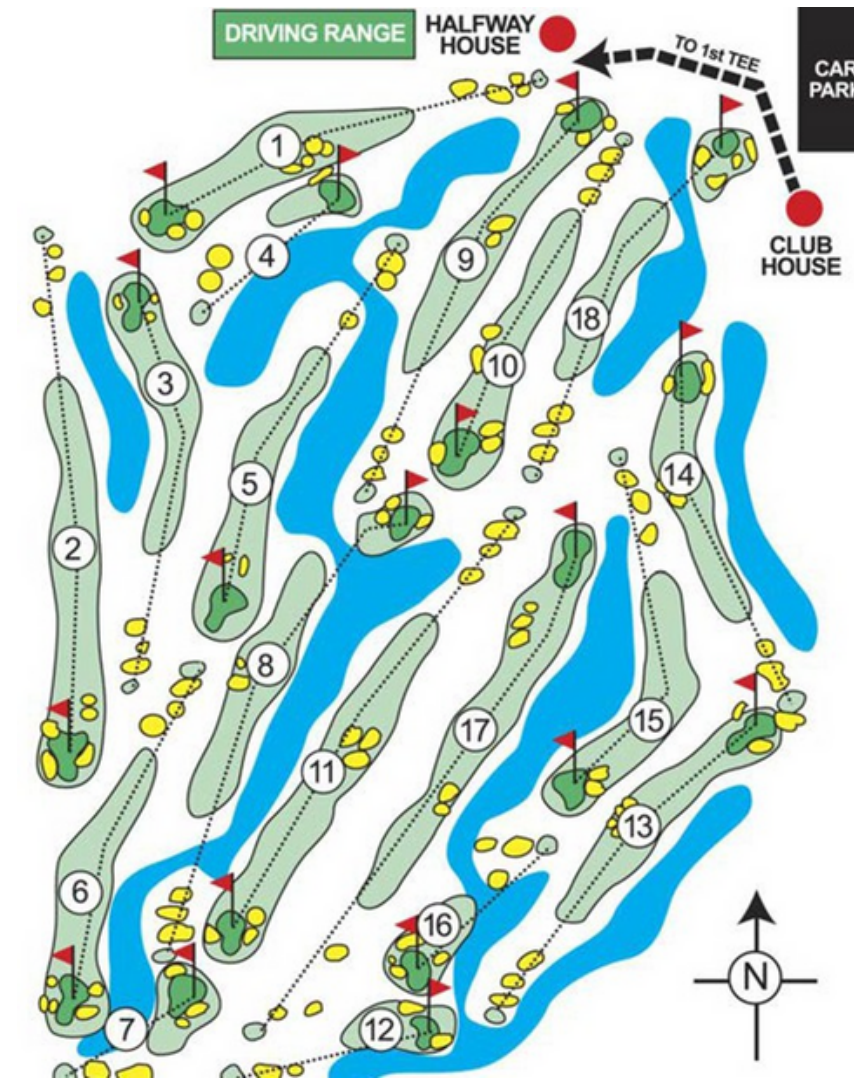

Palmer Colonial